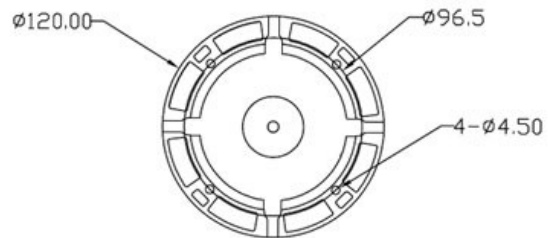

CP- VCG-D20FL4**2 MP HDCVI IR VF Dome Camera - 40 Mtr.****CP PLUS**
CORAL**Main Features**

- 1/2.7" 2 MP HQIS Pro Image Sensor
- 25/30fps@1080P
- Day/Night(ICR), AWB, AGC, BLC
- 2.8~12mm Lens
- IR Range of 40 Mtr.

CP- VCG-D20FL4

2 MP HDCVI IR VF Dome Camera - 40 Mtr.

Feature

Image Sensor
Minimum Illumination
Shutter Speed
White Balance
Gain Control(AGC)
Lens
S/N Ratio
Video Streaming
Video Output
ICR
IR
No. of IR LEDs
Operating Temperature
Power Source
Power Consumption
Dimension
Weight

Specification

1/2.7" 2 MP HQIS Pro Image Sensor
Color (0.1Lux), White and Black (0Lux IR LED On)
1/50(1/60)-1/100000s
Auto
Auto
2.8~12mm
52dB (AGC OFF/BW OFF)
1080P@25 fps
1.0Vp-p75Ω
Supports
IR Range of 40 Mtr.
36
-10°C~+50°C
DC12V
0.4W(2.5W after IR LED Powered on)
118mm x 118mm x 85.2mm
0.534 Kg.