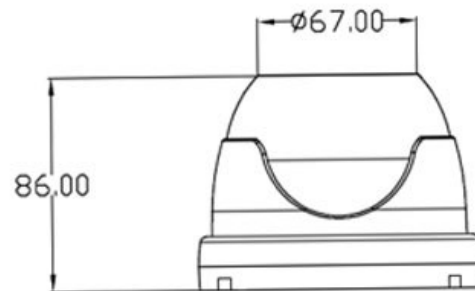

CP- VCG-D20FL4**2 MP HDCVI IR VF Dome Camera - 40 Mtr.****CP PLUS**
CORAL**Main Features**

- 1/2.7" 2 MP HQIS Pro Image Sensor
- 25/30fps@1080P
- Day/Night(ICR), AWB, AGC, BLC
- 2.8~12mm Lens
- IR Range of 40 Mtr.

CP- VCG-D20FL4

2 MP HDCVI IR VF Dome Camera - 40 Mtr.

Feature

Image Sensor
Minimum Illumination
Shutter Speed
White Balance
Gain Control(AGC)
Lens
S/N Ratio
Video Streaming
Video Output
ICR
IR
No. of IR LEDs
Operating Temperature
Power Source
Power Consumption
Dimension
Weight

Specification

1/2.7" 2 MP HQIS Pro Image Sensor
Color (0.1Lux), White and Black (0Lux IR LED On)
1/50(1/60)-1/100000s
Auto
Auto
2.8~12mm
52dB (AGC OFF/BW OFF)
1080P@25 fps
1.0Vp-p75Ω
Supports
IR Range of 40 Mtr.
36
-10°C~+50°C
DC12V
0.4W(2.5W after IR LED Powered on)
118mm x 118mm x 85.2mm
0.534 Kg.